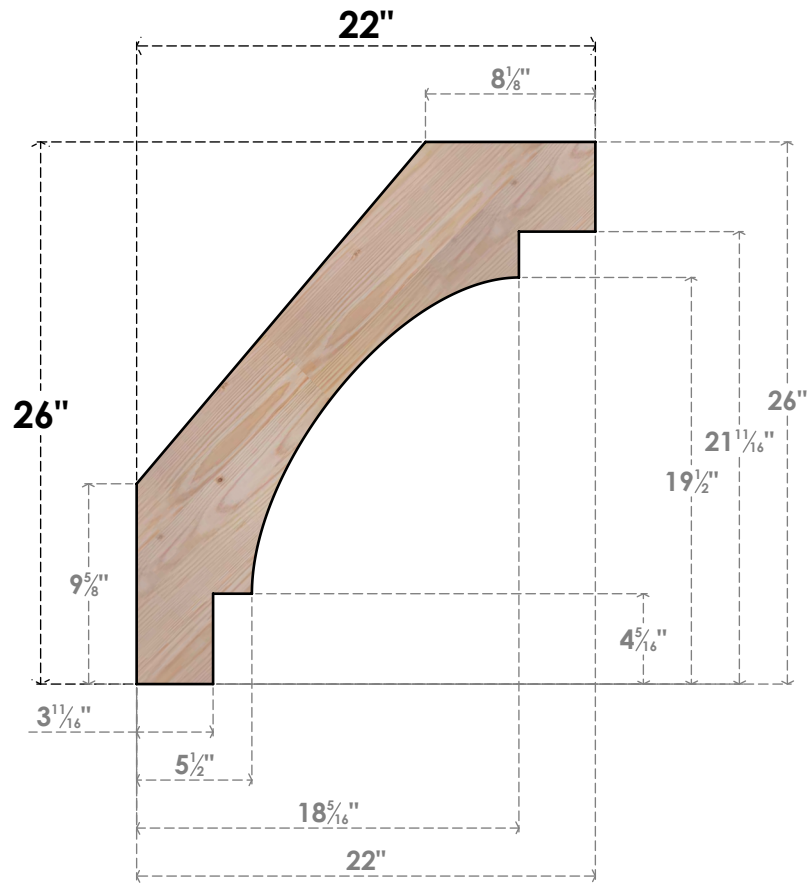

BRC06X22X26MRC00SDF

5 1/2"W X 22"D X 26"H MERCED SMOOTH BRACE, DOUGLAS FIR

SIDE

FRONT

EKENA MILLWORK
 2300 WEST MAIN ST.
 CLARKSVILLE, TX 75426
 TOLL FREE: 866-607-0453
 WWW.EKENAMILLWORK.COM

NOTES

1. INSTALLATION TO BE COMPLETED IN ACCORDANCE WITH MANUFACTURER'S SPECIFICATIONS.
2. DRAWING MAY NOT BE TO SCALE
3. THIS DRAWING IS INTENDED FOR DESIGN AND PLANNING PURPOSES ONLY.
4. ALL INFORMATION CONTAINED HEREIN WAS CURRENT AT THE TIME OF DEVELOPMENT BUT MUST BE REVIEWED AND APPROVED BY THE PRODUCT MANUFACTURER TO BE CONSIDERED ACCURATE.
5. PRODUCTS ARE NOT KILN DRIED. THIS ITEM IS UNIQUE AND WILL CONTAIN THE NATURAL VARIATIONS THAT THE WOOD SPECIES OFFERS. THIS MAY RESULT IN VARIATIONS UP TO 1/4"